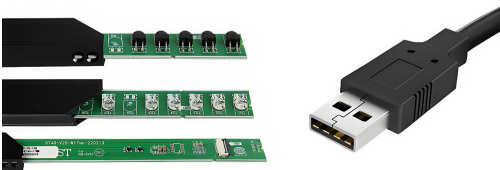

# (Infrared Touch Frame)

.. 23, 2025

LED 60,000

USB HID Plug-and-Play

Windows (XP 11), Android, Linux macOS

**Plug-and-Play** HID

20/40

- 40
- (Gesture)
- 
- 
- : Windows 7/8/10/11, Android, Linux
- : Windows XP, iOS

XINTOUCH

-