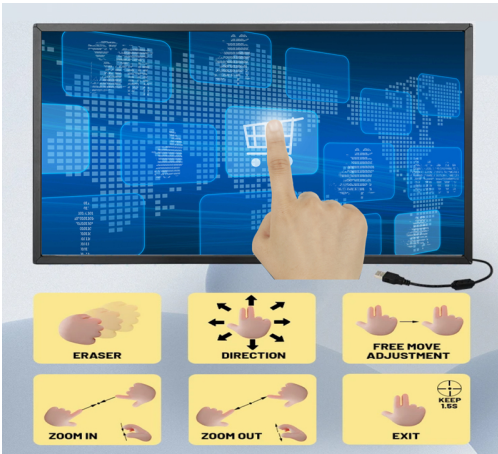

# (Infrared Touch Frame)

.. 23, 2025

LED 60,000

USB HID Plug-and-Play

Windows (XP 11), Android, Linux macOS

**Plug-and-Play** HID

20/40

- 40
- (Gesture)
- 
- 
- : Windows 7/8/10/11, Android, Linux
- : Windows XP, iOS

XINTOUCH

-