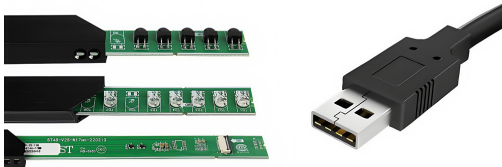

Premium & . , .

. , , .

& . millisecond .

. LED 60.000 , .

. USB HID plug-and-play— .