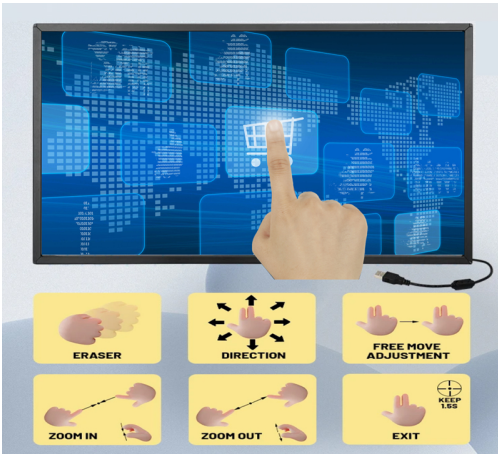

Multi-Touch

- 20/40 , , .
- 40
- multi-touch: Windows 7/8/10/11, Android, Linux
- : Windows XP, IOS